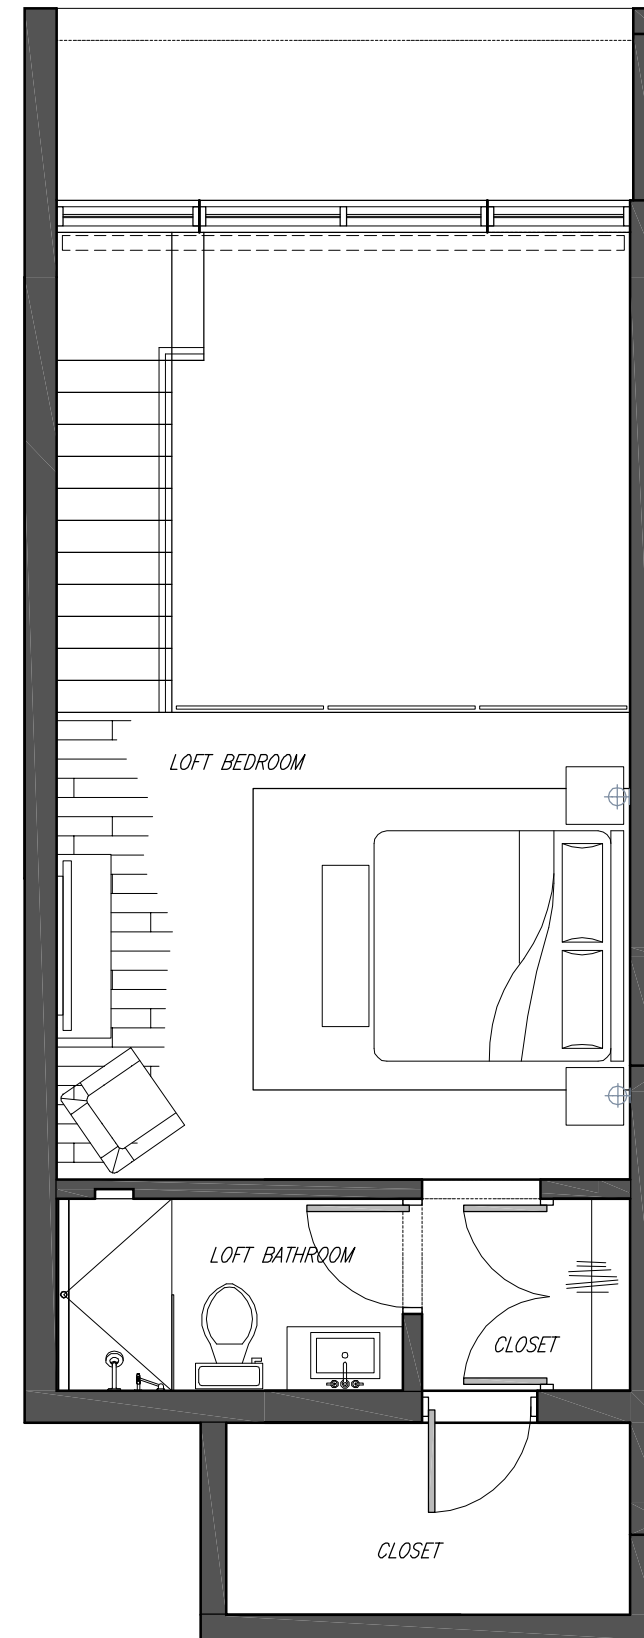

2 GARDEN LEVEL

2 UPPER LEVEL

INDOOR LIVING:
775 SF

OUTDOOR LIVING:
77 SF

BLUE HORIZON
1 BR LOFT